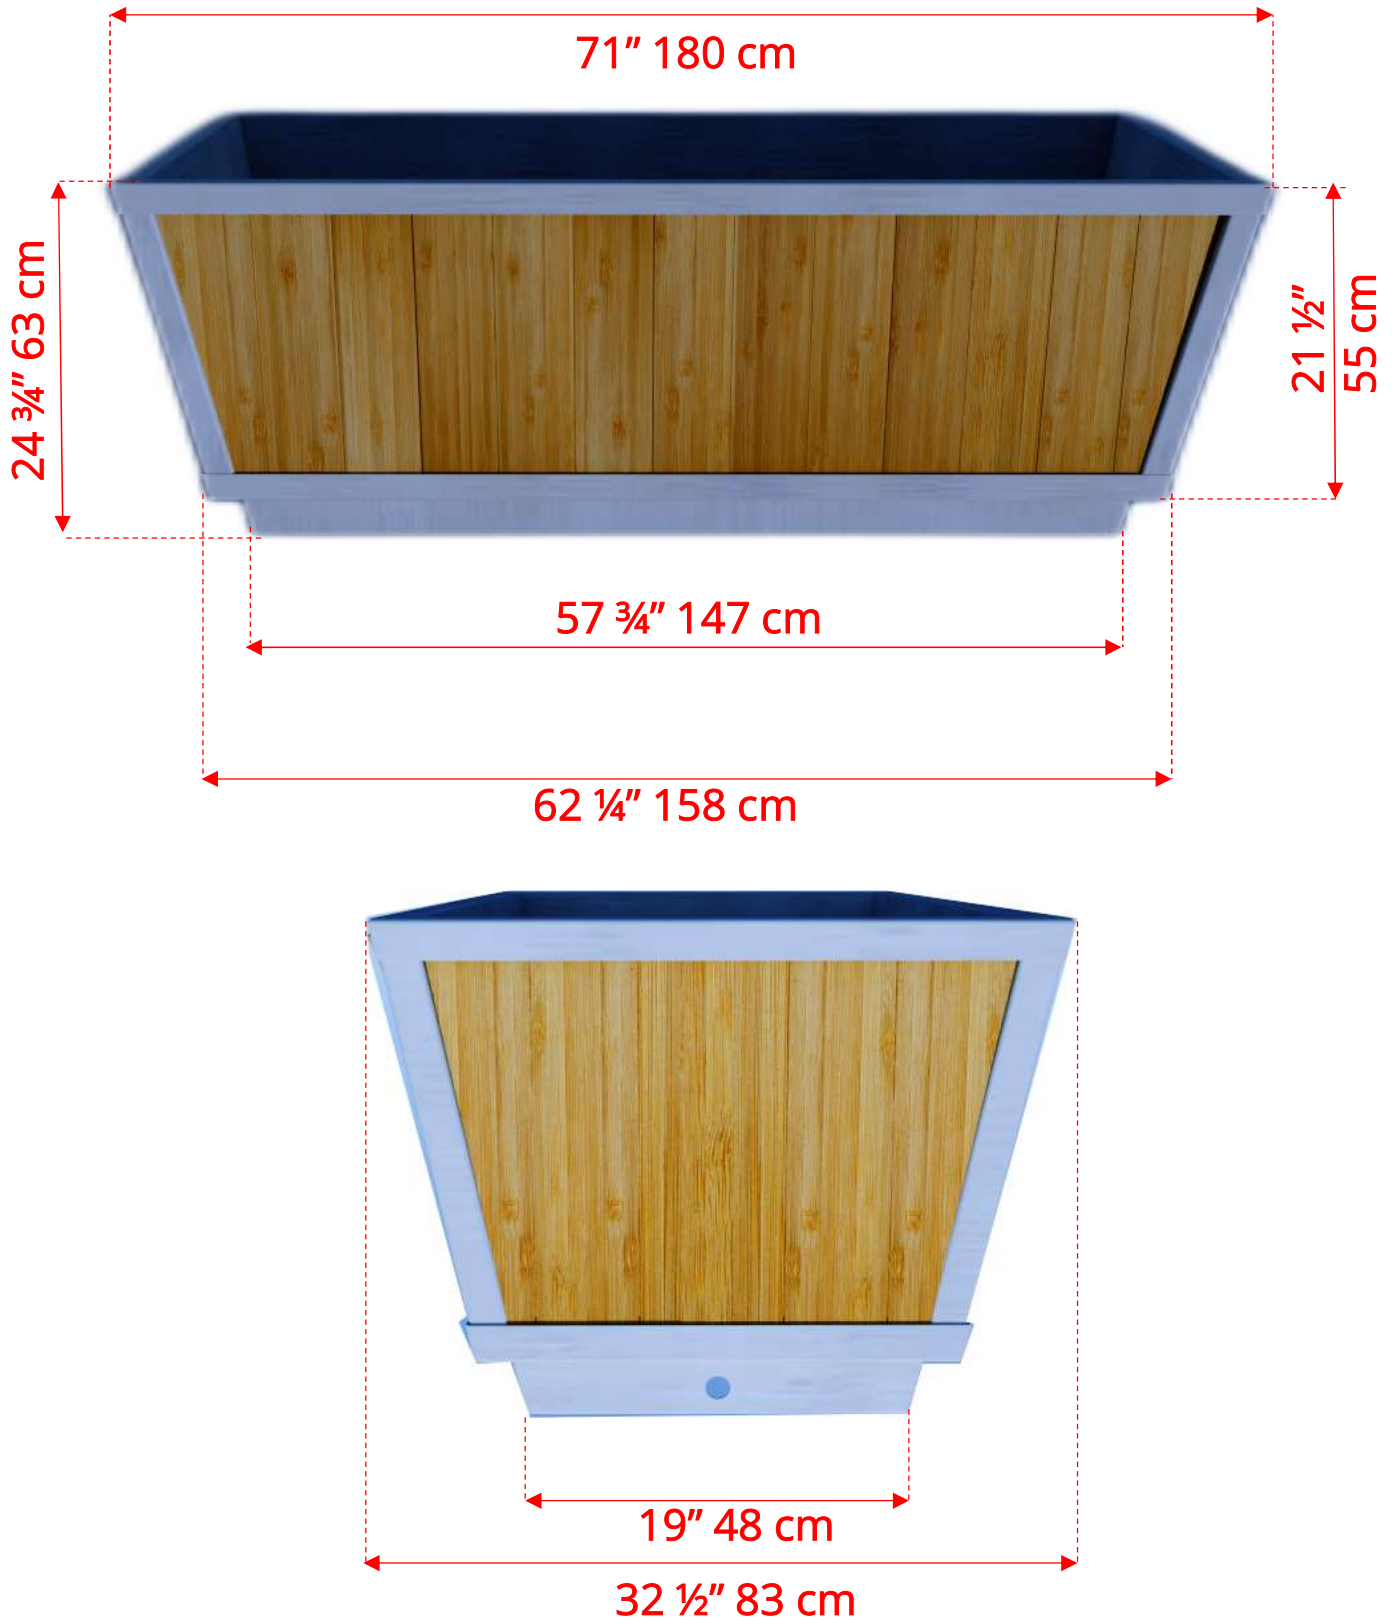

CT362PP

The Polar Plunge Tub

CT362PP The Polar Plunge Tub

730174 33" x 71" Roll Up Cover (Optional)