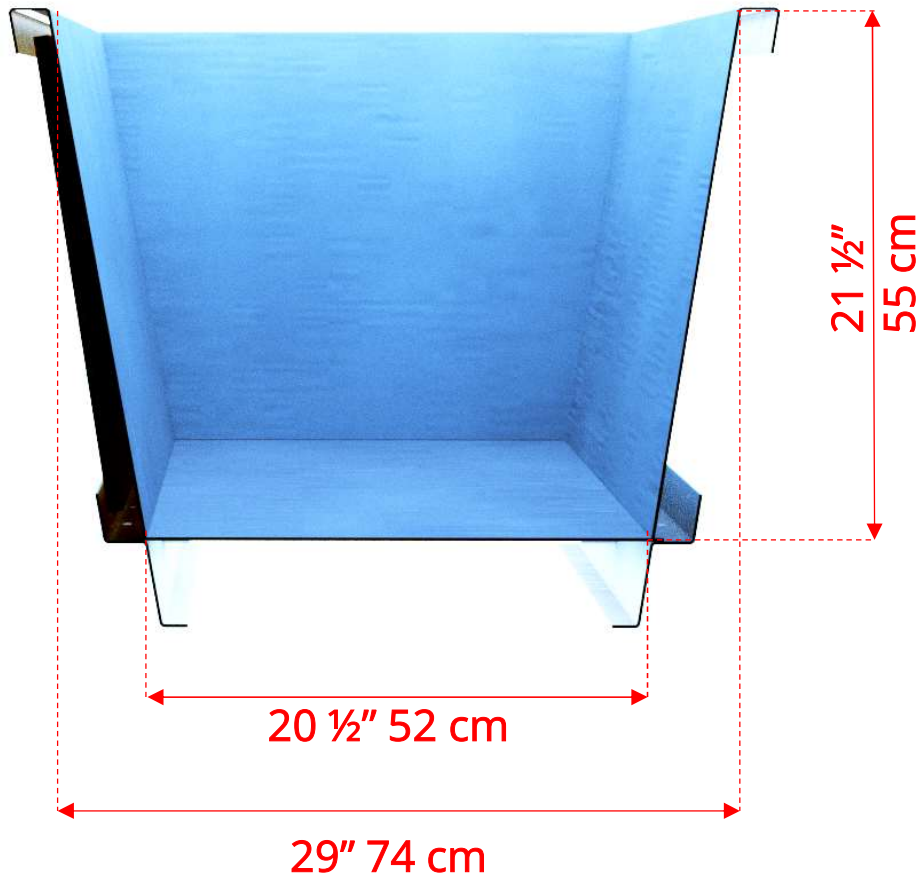

CT362PP

The Polar Plunge Tub

CT362PP The Polar Plunge Tub

730174 33" x 71" Roll Up Cover (Optional)