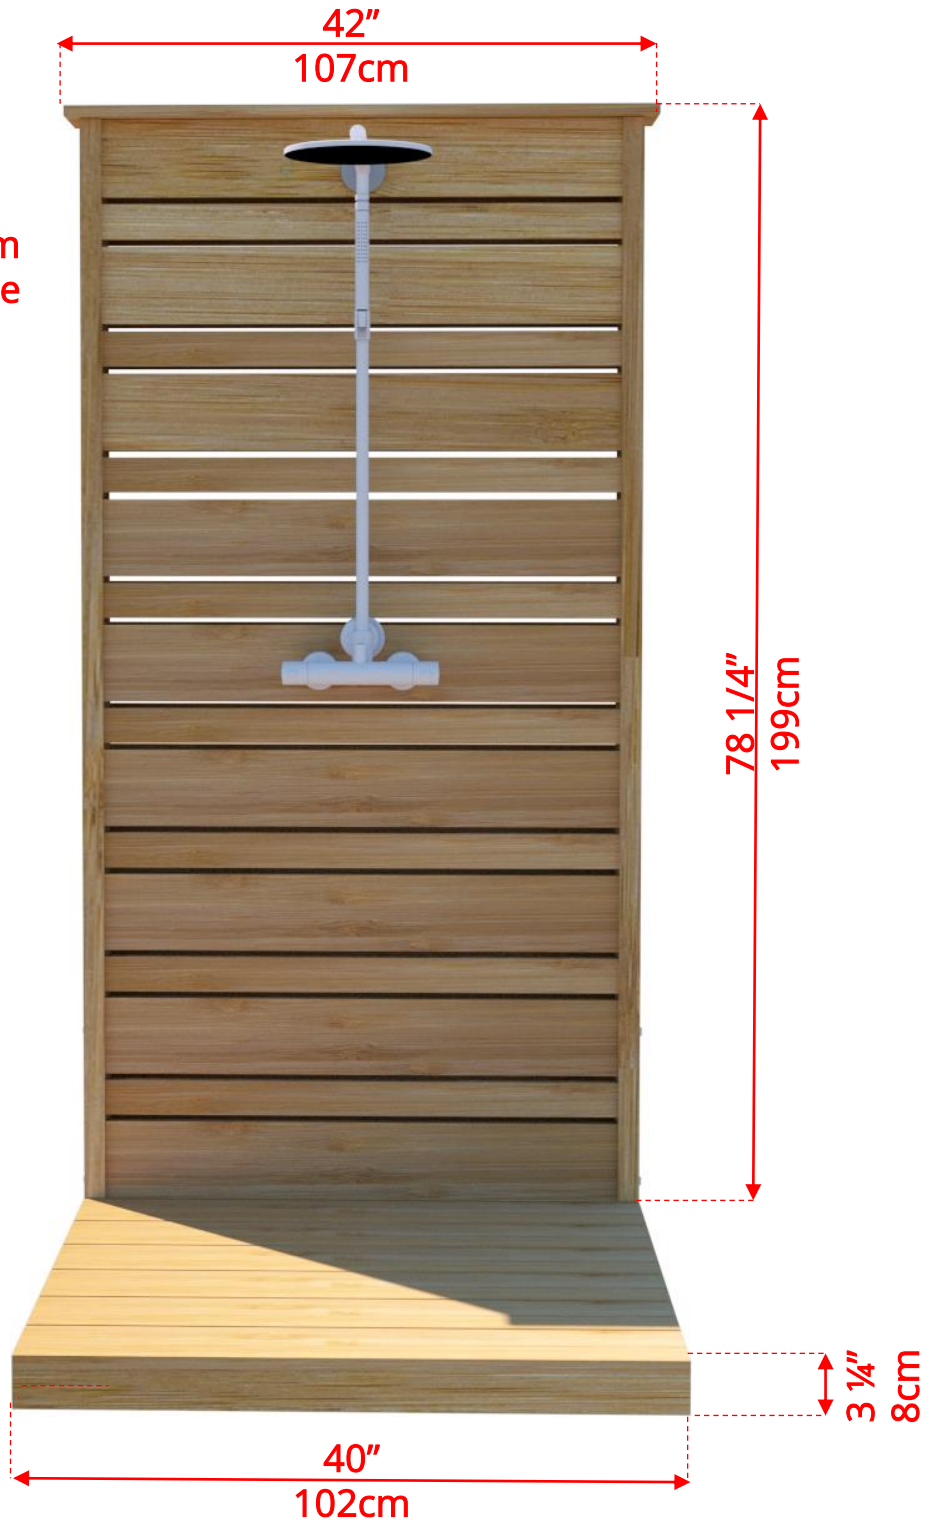

CTC205 Savannah Outdoor Shower

- Shown with optional Premium Shower Hardware (product # 720405)

Manufactured by:

tel: 888-923-9813 | info@leisurecraft.com | web: www.leisurecraft.com

CTC205 Savannah Outdoor Shower

Manufactured by:

tel: 888-923-9813 | info@leisurecraft.com | web: www.leisurecraft.com

- Shown with optional Premium Shower Hardware (product # 720405)