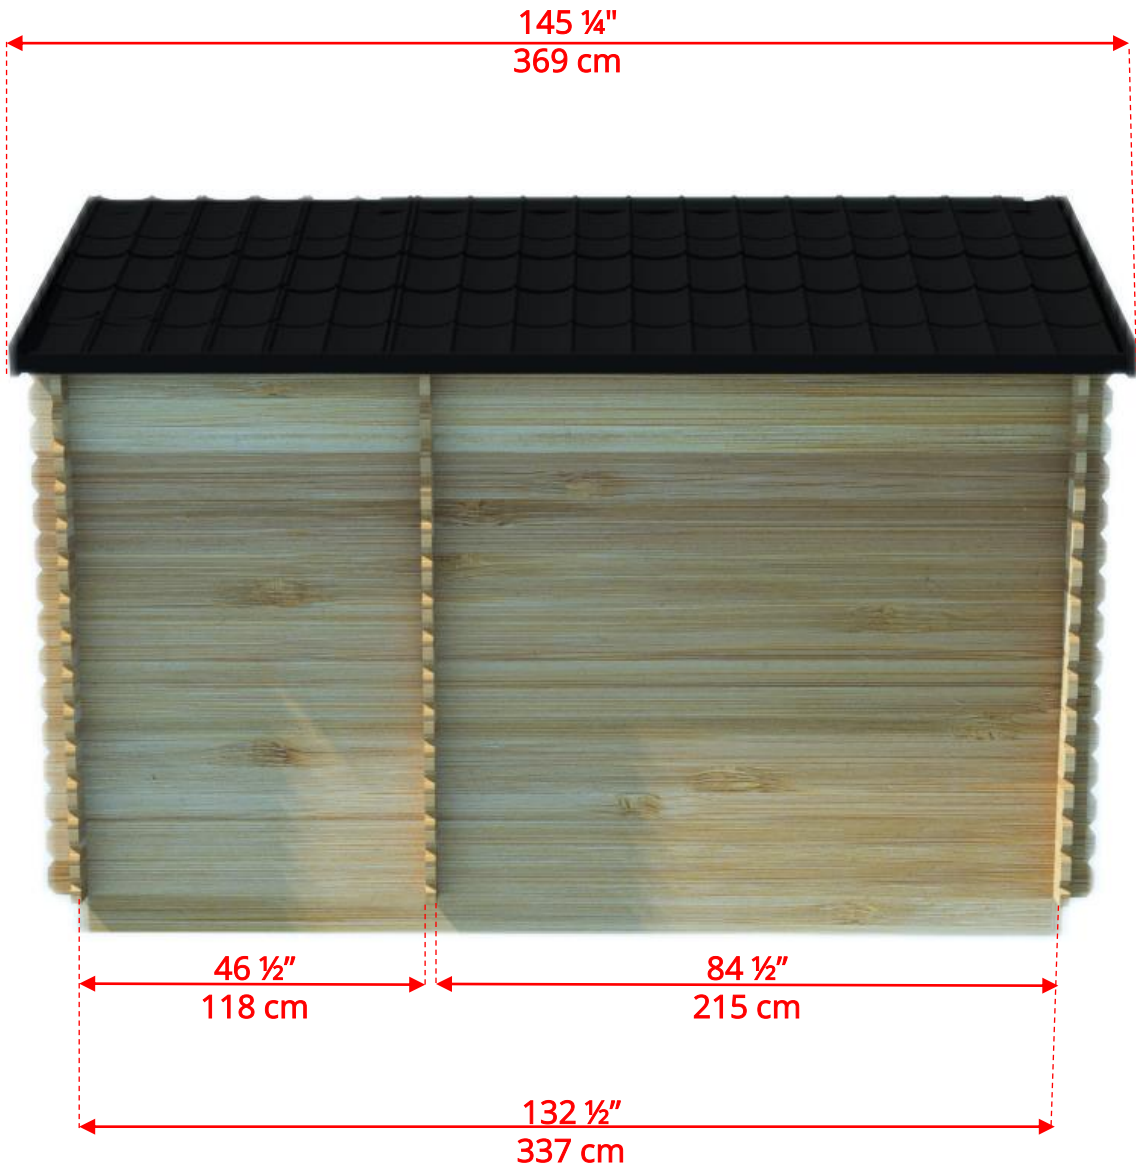

Manufactured by:

tel: 888-923-9813 | info@leisurecraft.com | web: www.leisurecraft.com