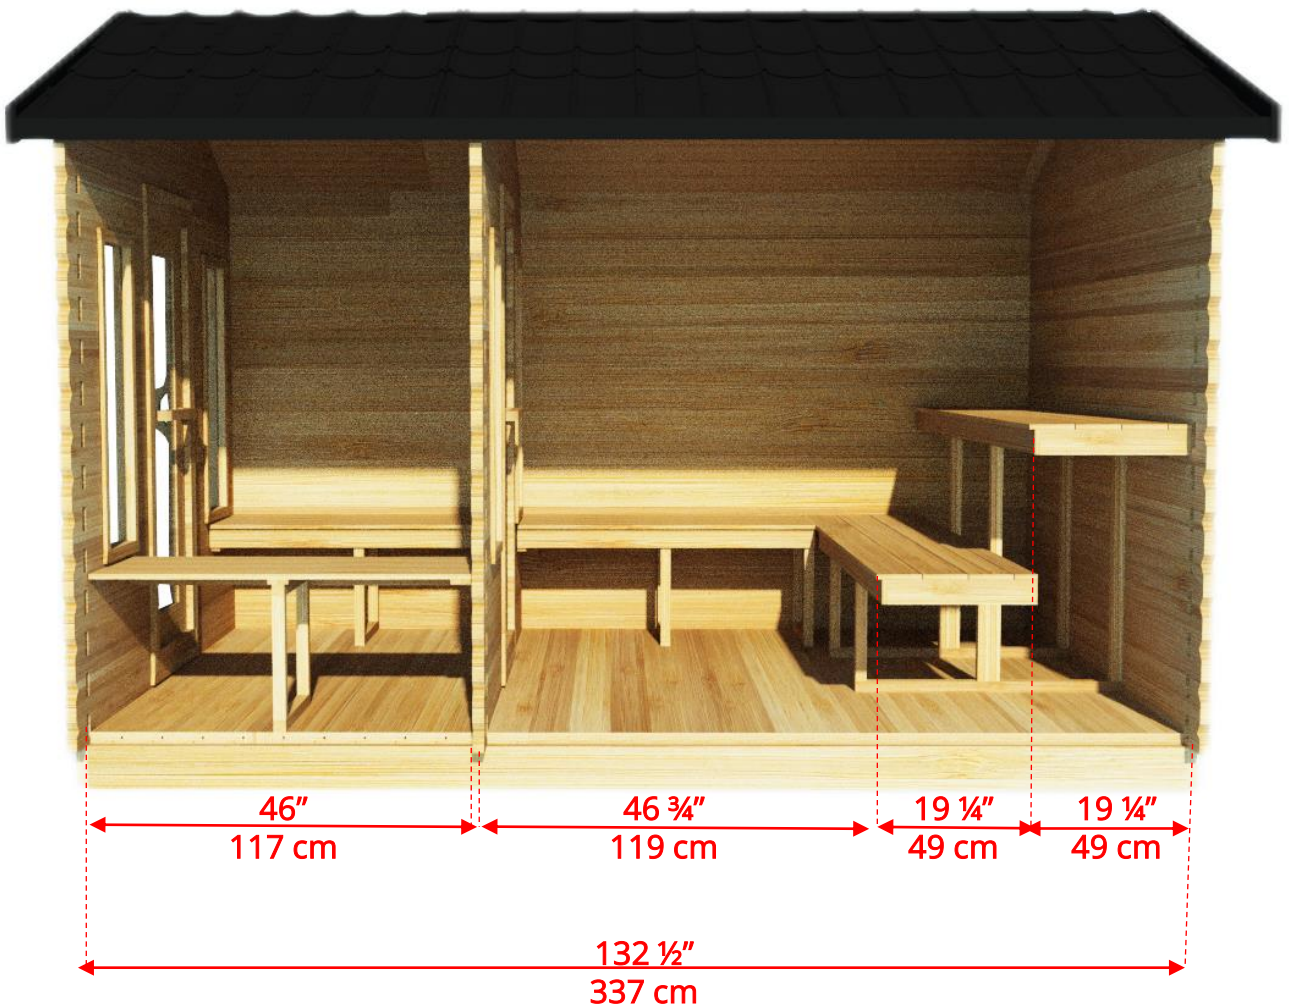

CTC88CW Georgian Cabin Sauna With Changeroom

Manufactured by:

tel: 888-923-9813 | info@leisurecraft.com | web: www.leisurecraft.com

CTC88CW Georgian Cabin Sauna With Changeroom

Manufactured by:

tel: 888-923-9813 | info@leisurecraft.com | web: www.leisurecraft.com