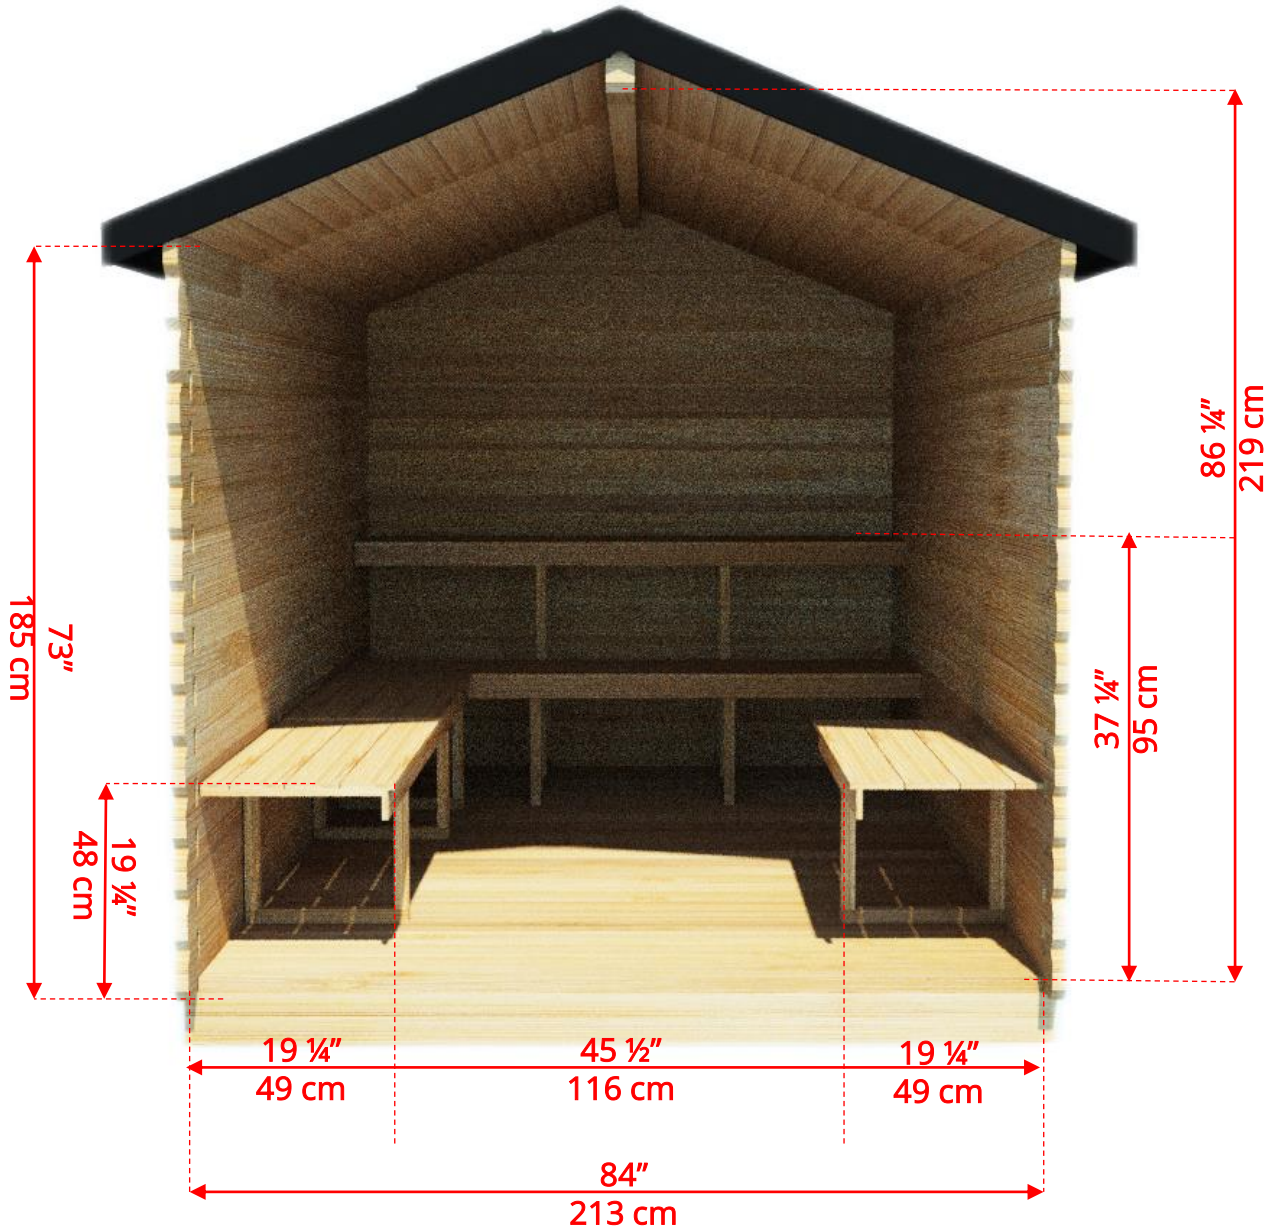

08/2023

CTC88CW Georgian Cabin Sauna With Changeroom

Manufactured by:

tel: 888-923-9813 | info@leisurecraft.com | web: www.leisurecraft.com

CTC88CW Georgian Cabin Sauna With Changeroom

Manufactured by:

tel: 888-923-9813 | info@leisurecraft.com | web: www.leisurecraft.com