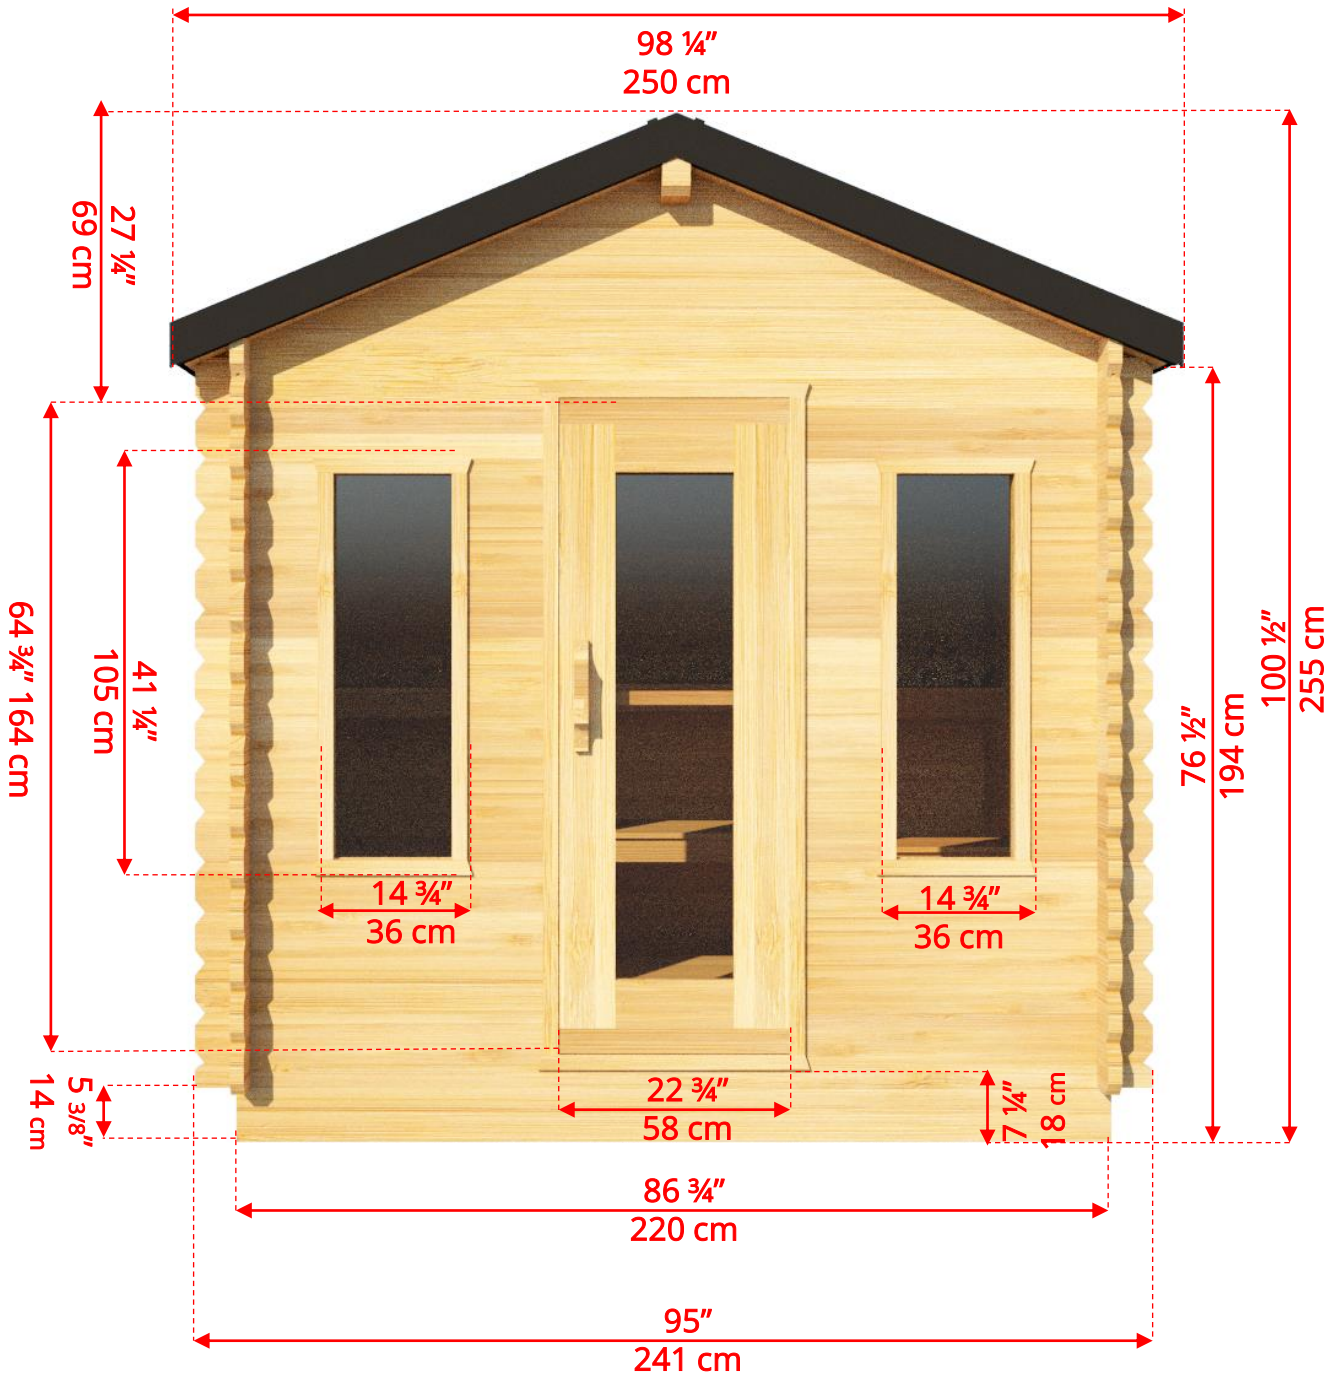

08/2023

CTC88CW Georgian Cabin Sauna With Changeroom

Manufactured by:

tel: 888-923-9813 | info@leisurecraft.com | web: www.leisurecraft.com

CTC88CW Georgian Cabin Sauna With Changeroom

Manufactured by:

tel: 888-923-9813 | info@leisurecraft.com | web: www.leisurecraft.com